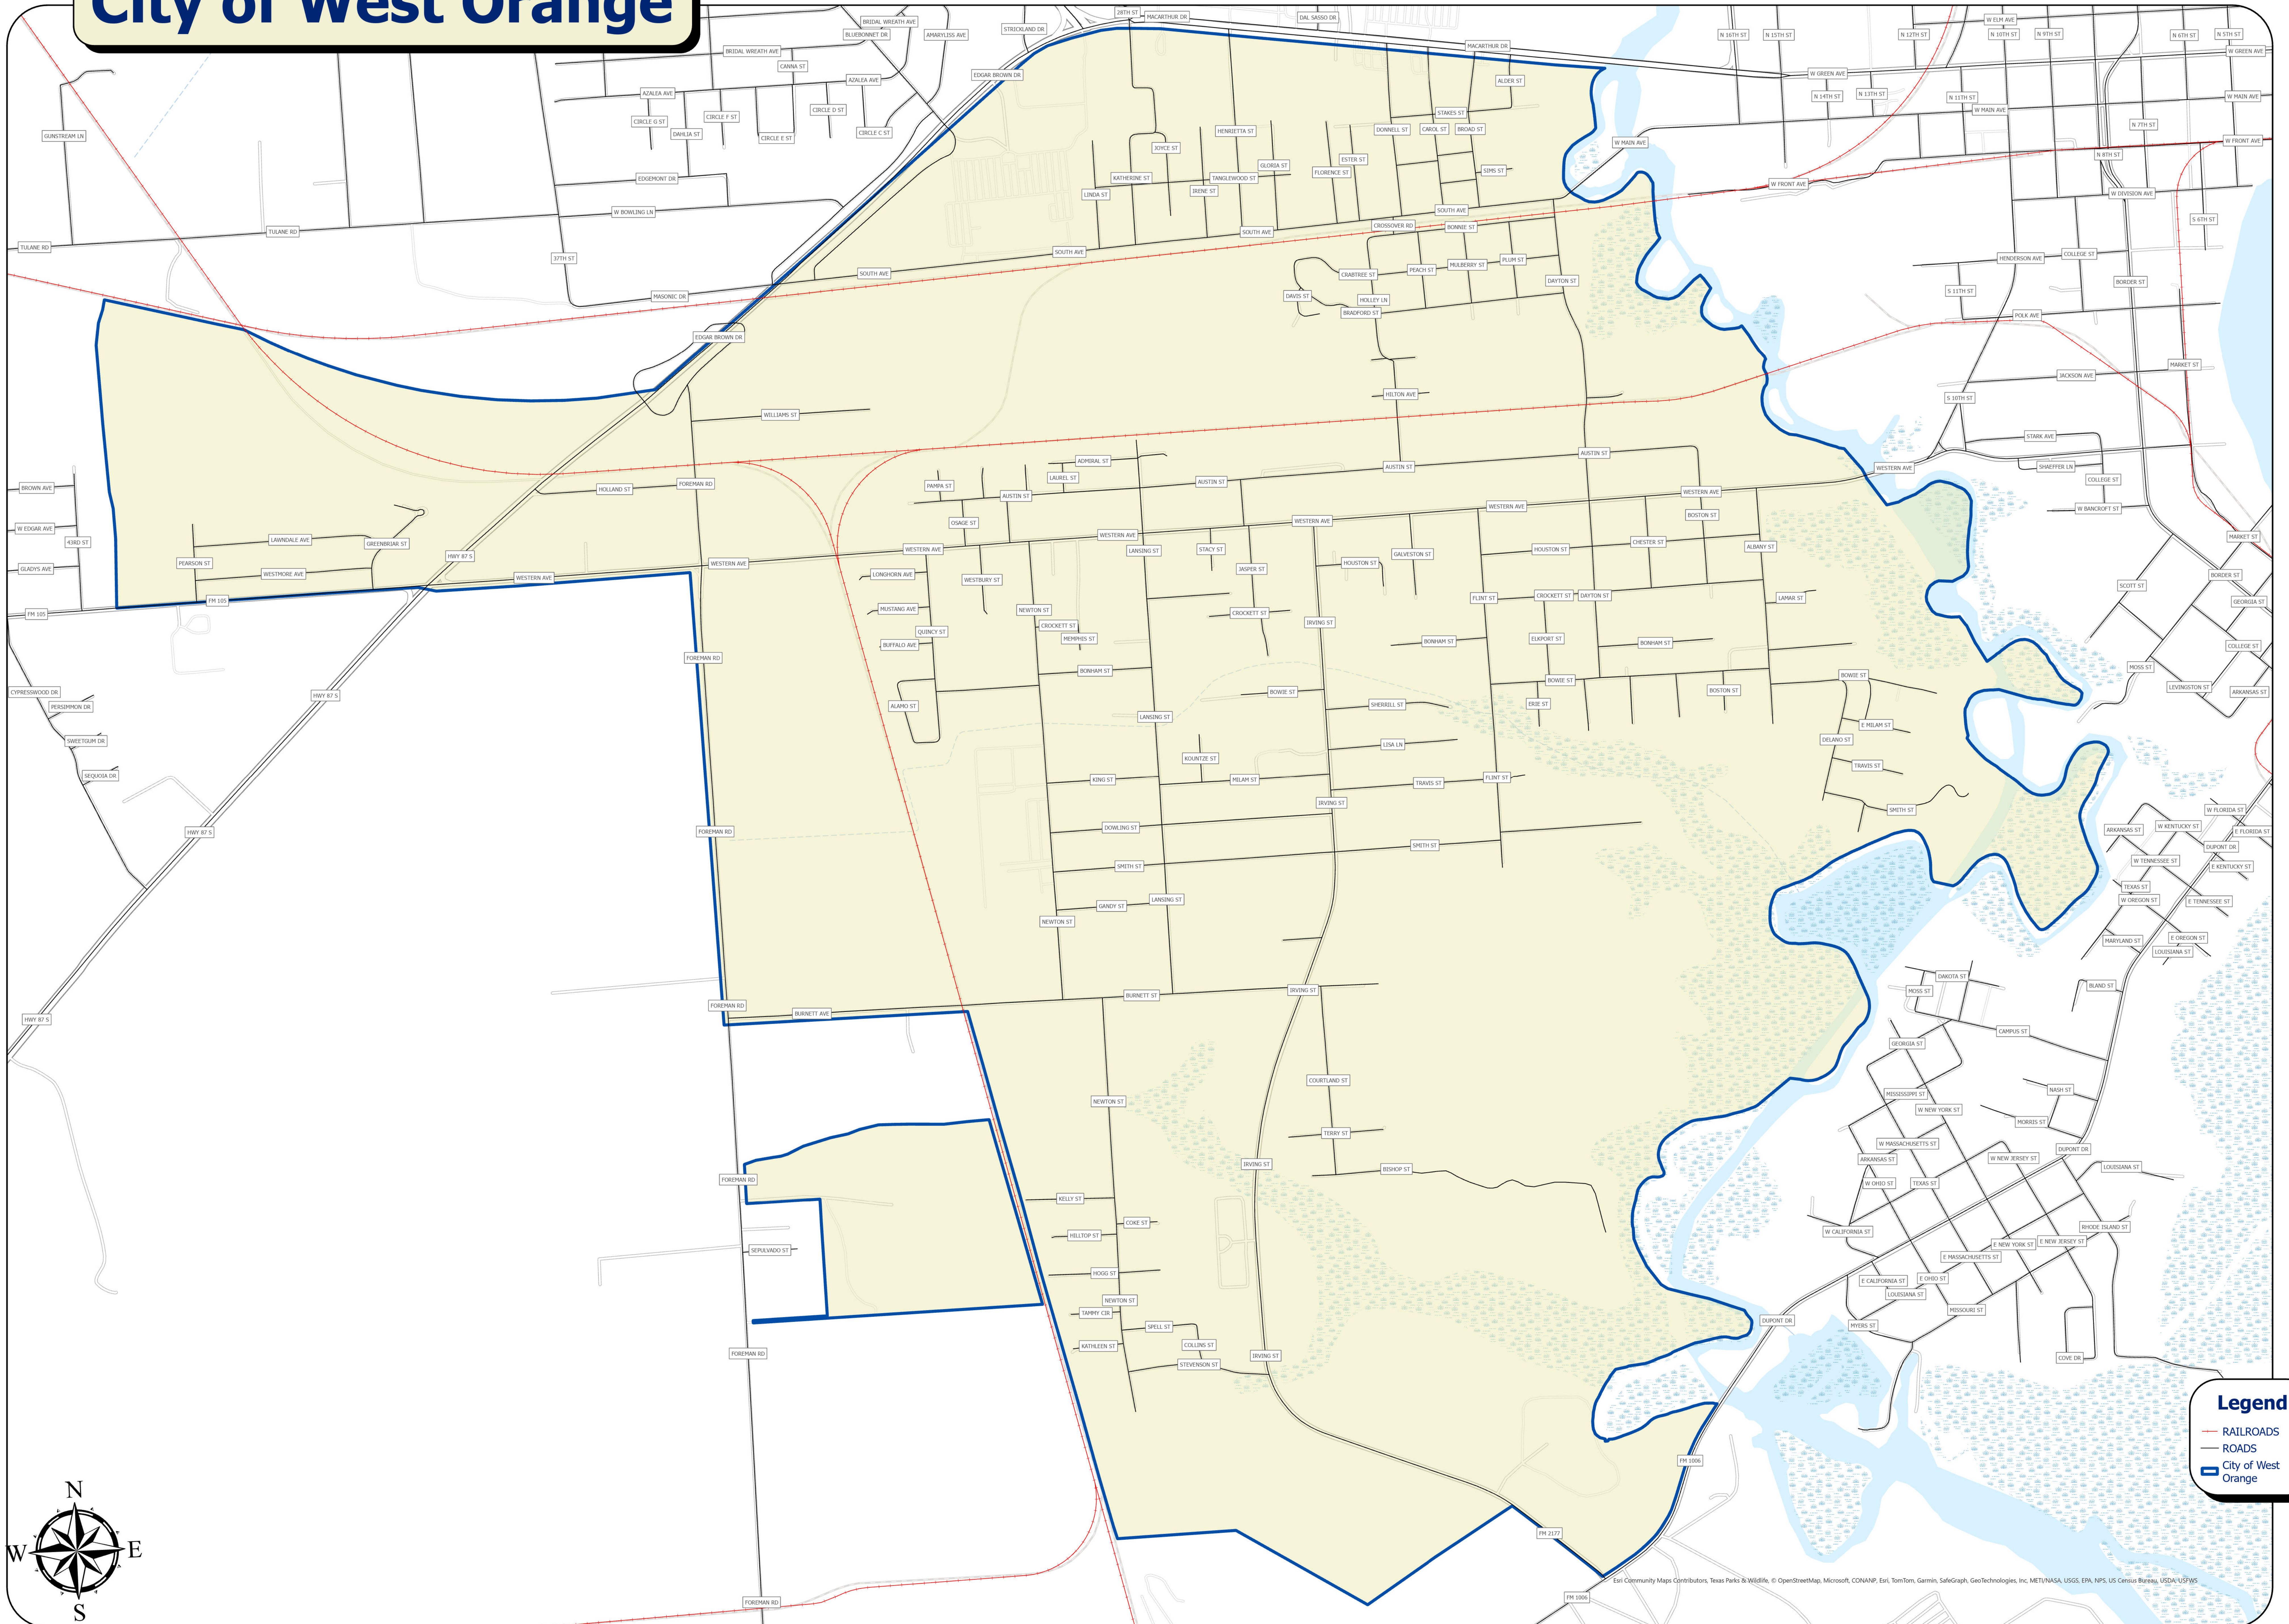

City of West Orange

Legend

- RAILROADS
- ROADS
- City of West Orange

SETRPC IS NOT RESPONSIBLE FOR THE USE OF THIS MAP. THIS MAP IS FOR REFERENCE ONLY.

Esri Community Maps Contributors, Texas Parks & Wildlife, © OpenStreetMap, Microsoft, CONANP, Esri, TomTom, Garmin, SafeGraph, GeoTechnologies, Inc, METI/NASA, USGS, EPA, NPS, US Census Bureau, USDA/USFWS