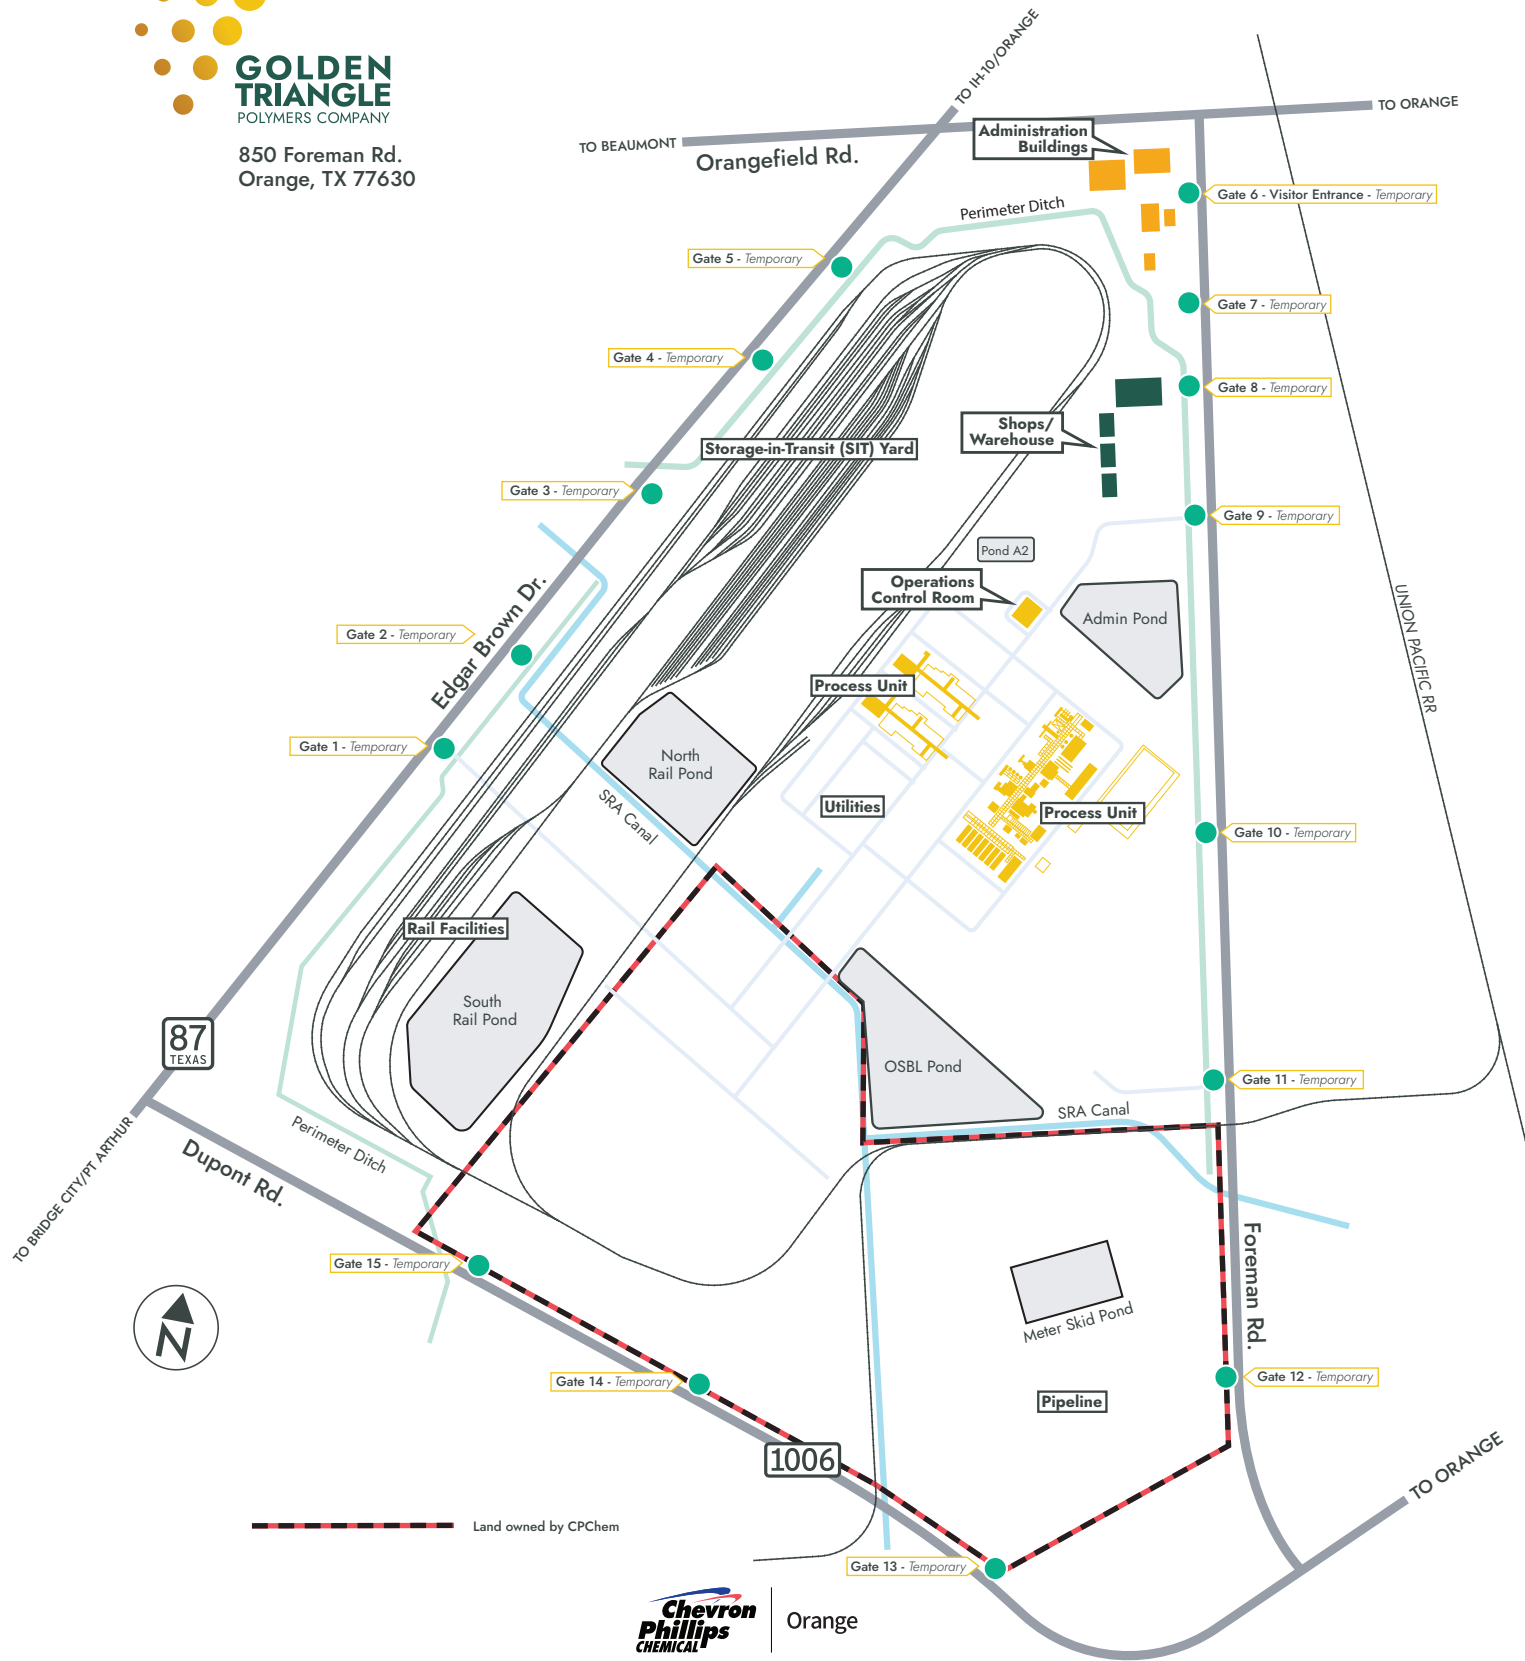

**GOLDEN TRIANGLE**  
POLYMERS COMPANY

850 Foreman Rd.  
Orange, TX 77630

Land owned by CPChem

Orange